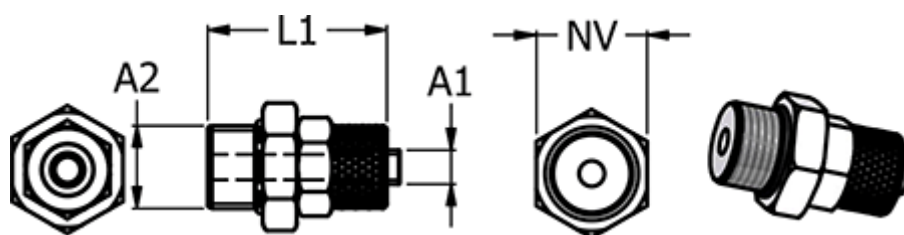

Article number: 586111126

Description: Push-on fitting 11.1012-6, metal $\text{Ø}6/4\text{-G } 1/2\text{'}$
Straight connector

Measures

Hose Diameter A2	= 6/4
L1	= 32
NV	= 24
Thread A2	= G 1/2"